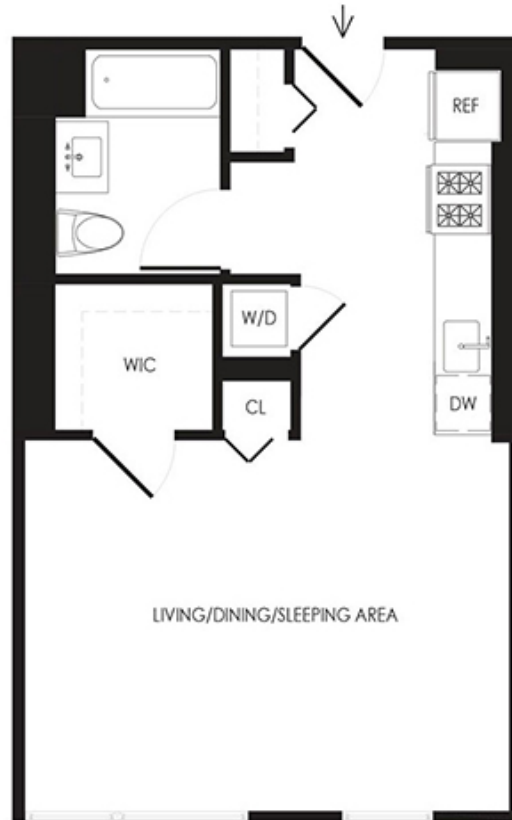

1CS

STUDIO | 1 BATH

506

SQ. FT.

	433 E 13th St New York, NY 10009
	eve.nyc

Floor plans are artist's rendering. All dimensions are approximate. Actual product and specifications may vary in dimension or detail. Not all features are available in every apartment. Prices and availability are subject to change. Please see a representative for details.