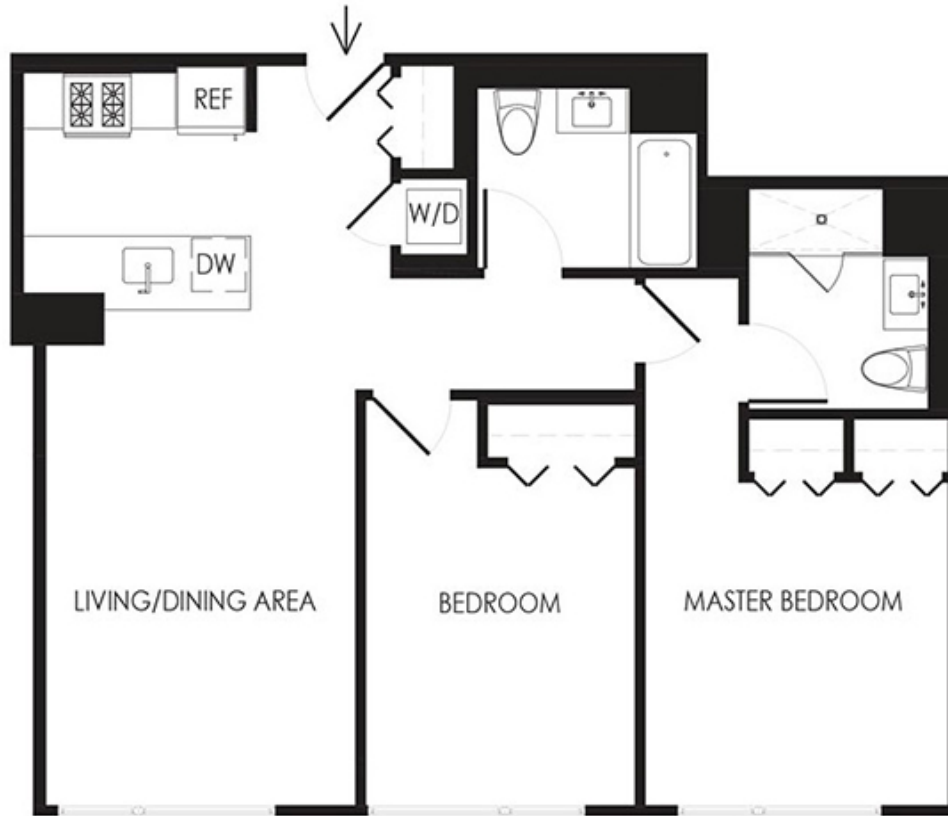

2AS-6AS

2 BED | 2 BATH

944

SQ. FT.

	433 E 13th St New York, NY 10009
	eve.nyc

Floor plans are artist's rendering. All dimensions are approximate. Actual product and specifications may vary in dimension or detail. Not all features are available in every apartment. Prices and availability are subject to change. Please see a representative for details.