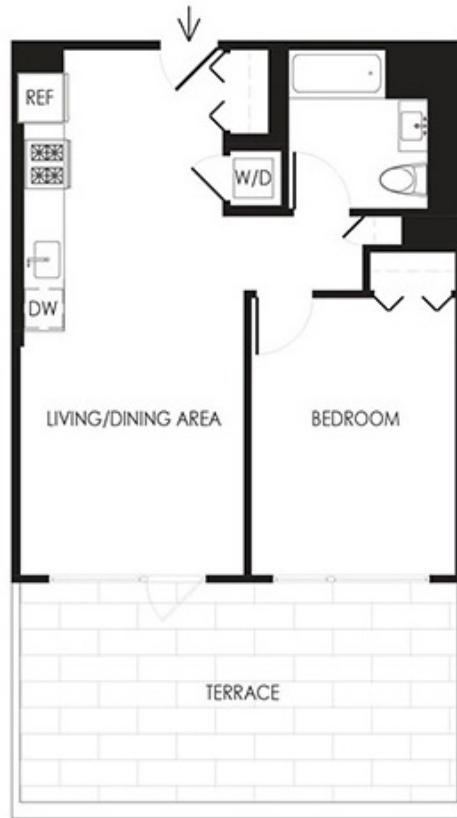

2BN

1 BED | 1 BATH

617

SQ. FT.

| | |
|---|------------------------------------|
|  | 433 E 13th St New York, NY 10009 |
| | eve.nyc |

Floor plans are artist's rendering. All dimensions are approximate. Actual product and specifications may vary in dimension or detail. Not all features are available in every apartment. Prices and availability are subject to change. Please see a representative for details.