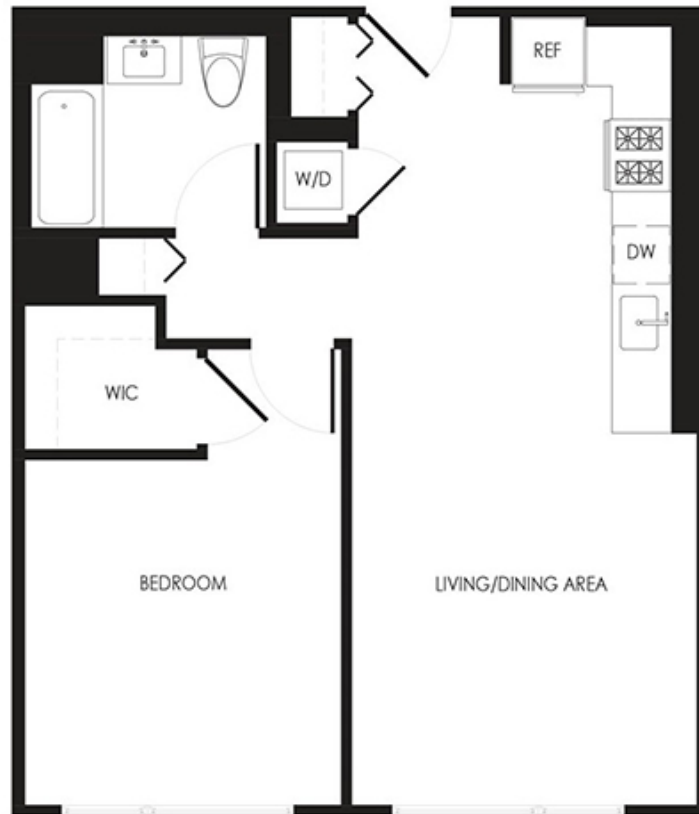

2BS-6BS & 2DS-6DS

1 BED | 1 BATH

646

SQ. FT.

	433 E 13th St New York, NY 10009
	eve.nyc

Floor plans are artist's rendering. All dimensions are approximate. Actual product and specifications may vary in dimension or detail. Not all features are available in every apartment. Prices and availability are subject to change. Please see a representative for details.