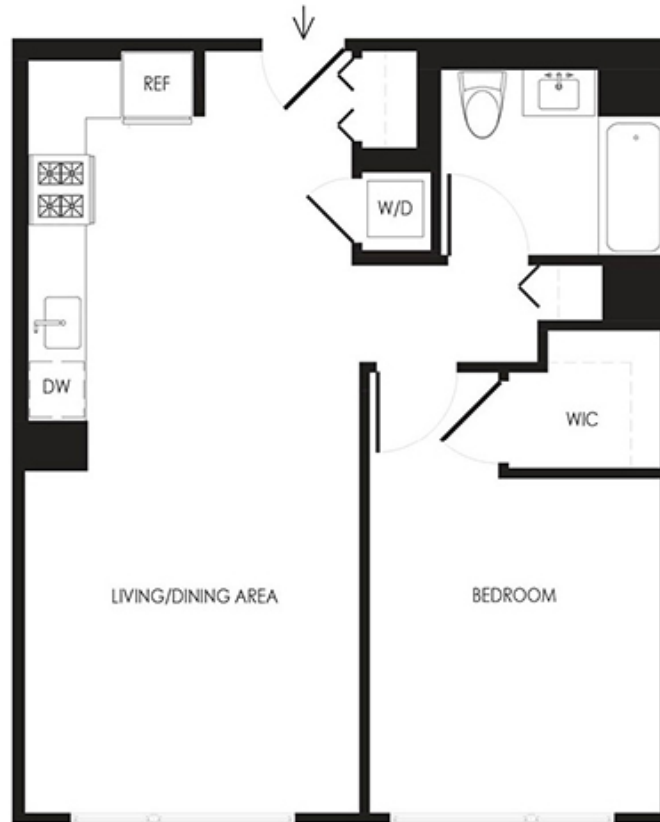

2CS-6CS

1 BED | 1 BATH

645

SQ. FT.

	433 E 13th St New York, NY 10009
	eve.nyc

Floor plans are artist's rendering. All dimensions are approximate. Actual product and specifications may vary in dimension or detail. Not all features are available in every apartment. Prices and availability are subject to change. Please see a representative for details.