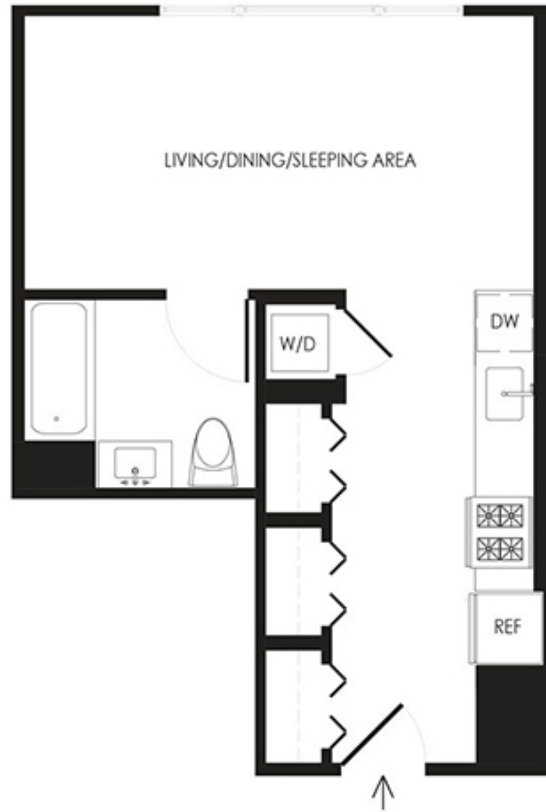

2FS-6FS

STUDIO | 1 BATH

438

SQ. FT.

	433 E 13th St New York, NY 10009
	eve.nyc

Floor plans are artist's rendering. All dimensions are approximate. Actual product and specifications may vary in dimension or detail. Not all features are available in every apartment. Prices and availability are subject to change. Please see a representative for details.