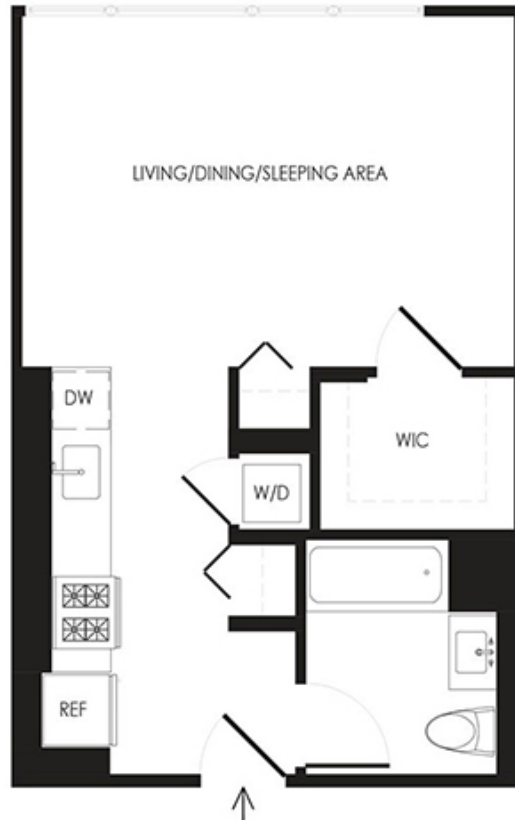

# 2GS-6GS

STUDIO | 1 BATH

# 474

SQ. FT.

	433 E 13th St   New York, NY 10009
	eve.nyc

*Floor plans are artist's rendering. All dimensions are approximate. Actual product and specifications may vary in dimension or detail. Not all features are available in every apartment. Prices and availability are subject to change. Please see a representative for details.*