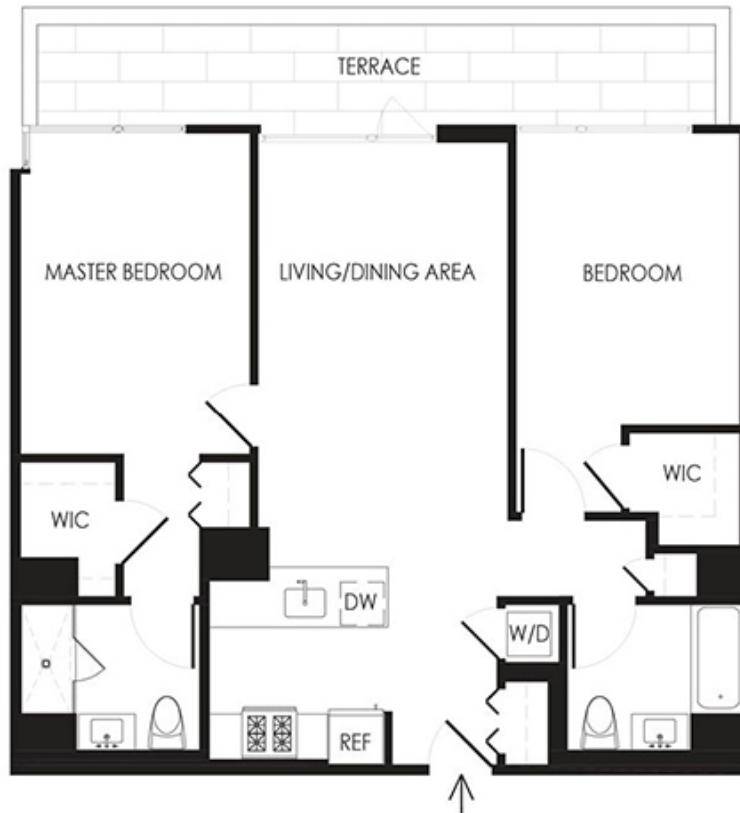

2HS-6HS & 7CS

2 BED | 2 BATH | TERRACE

952

SQ. FT.

	433 E 13th St New York, NY 10009
	eve.nyc

Floor plans are artist's rendering. All dimensions are approximate. Actual product and specifications may vary in dimension or detail. Not all features are available in every apartment. Prices and availability are subject to change. Please see a representative for details.