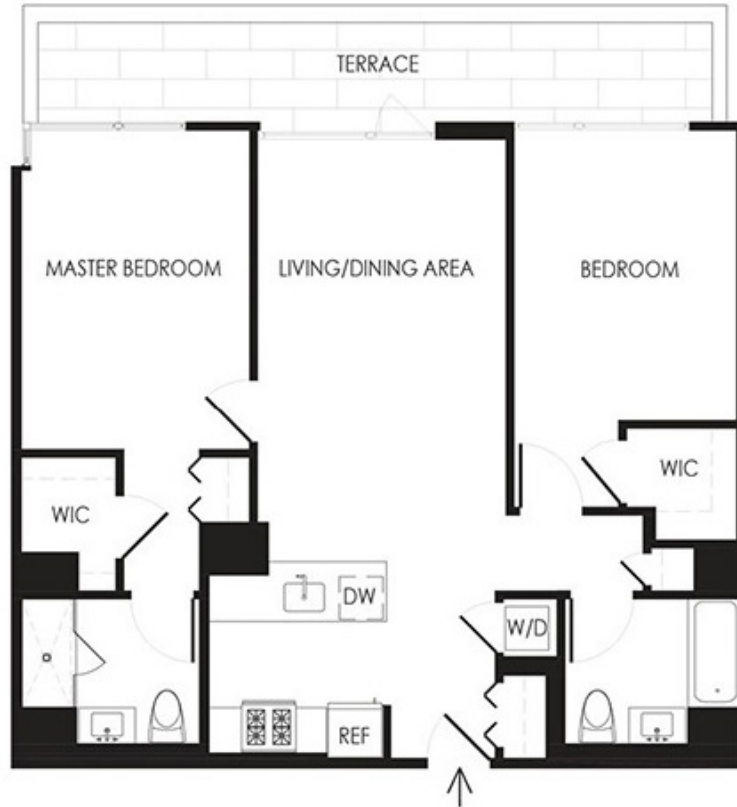

2HS-6HS & 7CS

2 BED | 2 BATH | TERRACE

962

SQ. FT.

	433 E 13th St New York, NY 10009
	eve.nyc

Floor plans are artist's rendering. All dimensions are approximate. Actual product and specifications may vary in dimension or detail. Not all features are available in every apartment. Prices and availability are subject to change. Please see a representative for details.