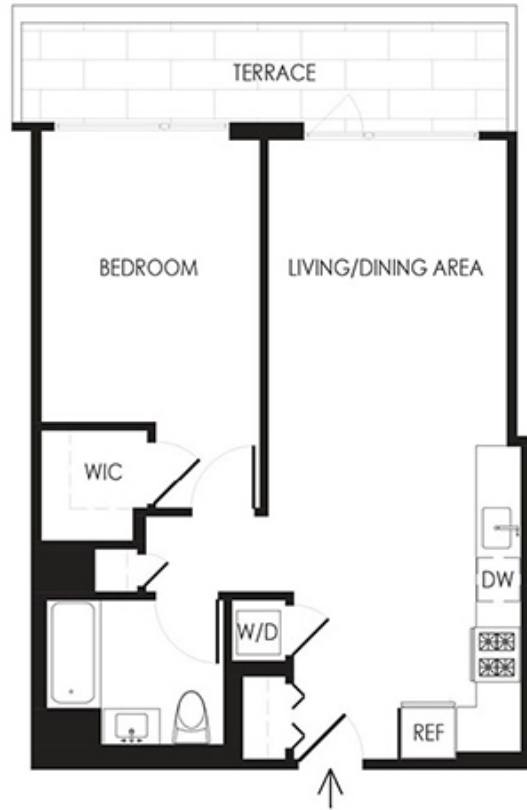

2IS & 3IS-6IS

1 BED | 1 BATH | TERRACE

543

SQ. FT.

	433 E 13th St New York, NY 10009
	eve.nyc

Floor plans are artist's rendering. All dimensions are approximate. Actual product and specifications may vary in dimension or detail. Not all features are available in every apartment. Prices and availability are subject to change. Please see a representative for details.