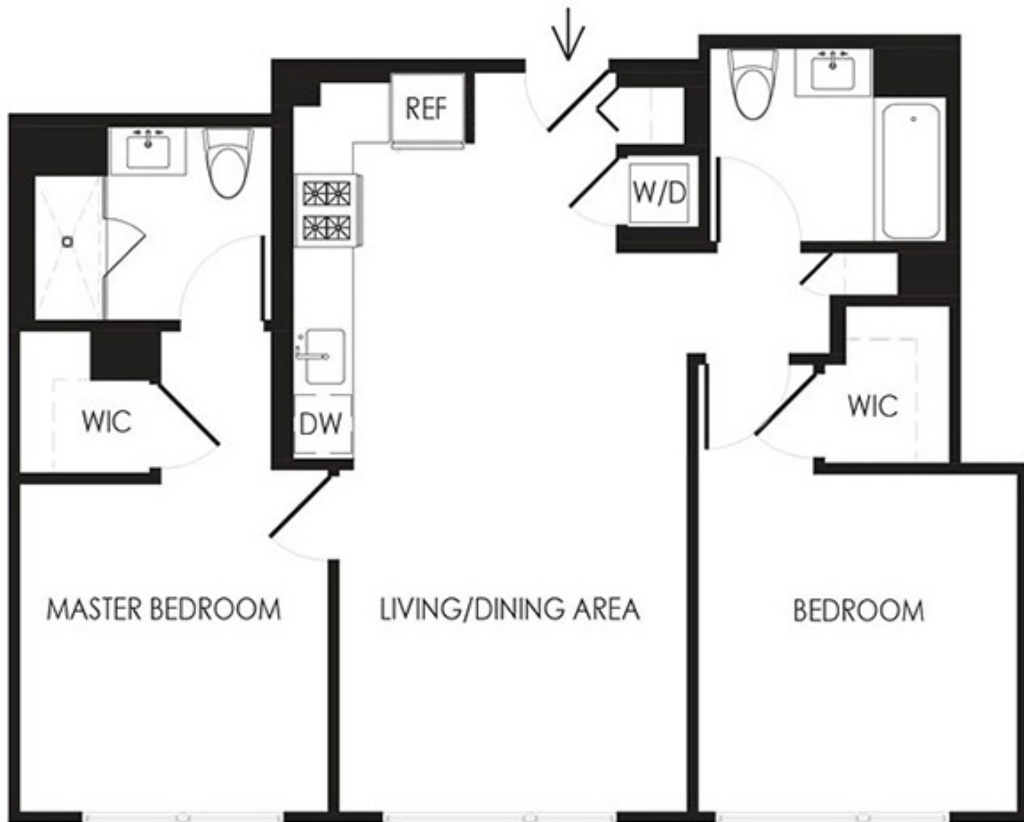

# 3DN-6DN

2 BED | 2 BATH

# 897

SQ. FT.

	433 E 13th St   New York, NY 10009
	eve.nyc

*Floor plans are artist's rendering. All dimensions are approximate. Actual product and specifications may vary in dimension or detail. Not all features are available in every apartment. Prices and availability are subject to change. Please see a representative for details.*