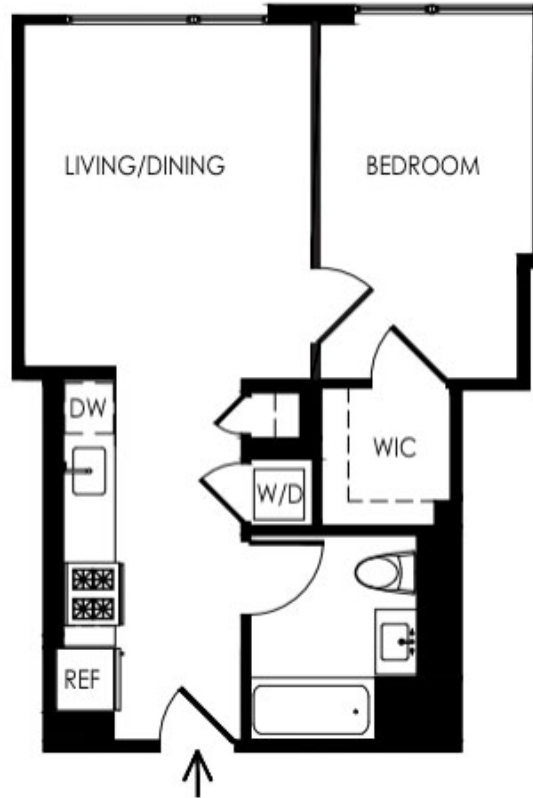

3JS-6JS

1 BED | 1 BATH

571

SQ. FT.

	433 E 13th St New York, NY 10009
	eve.nyc

Floor plans are artist's rendering. All dimensions are approximate. Actual product and specifications may vary in dimension or detail. Not all features are available in every apartment. Prices and availability are subject to change. Please see a representative for details.