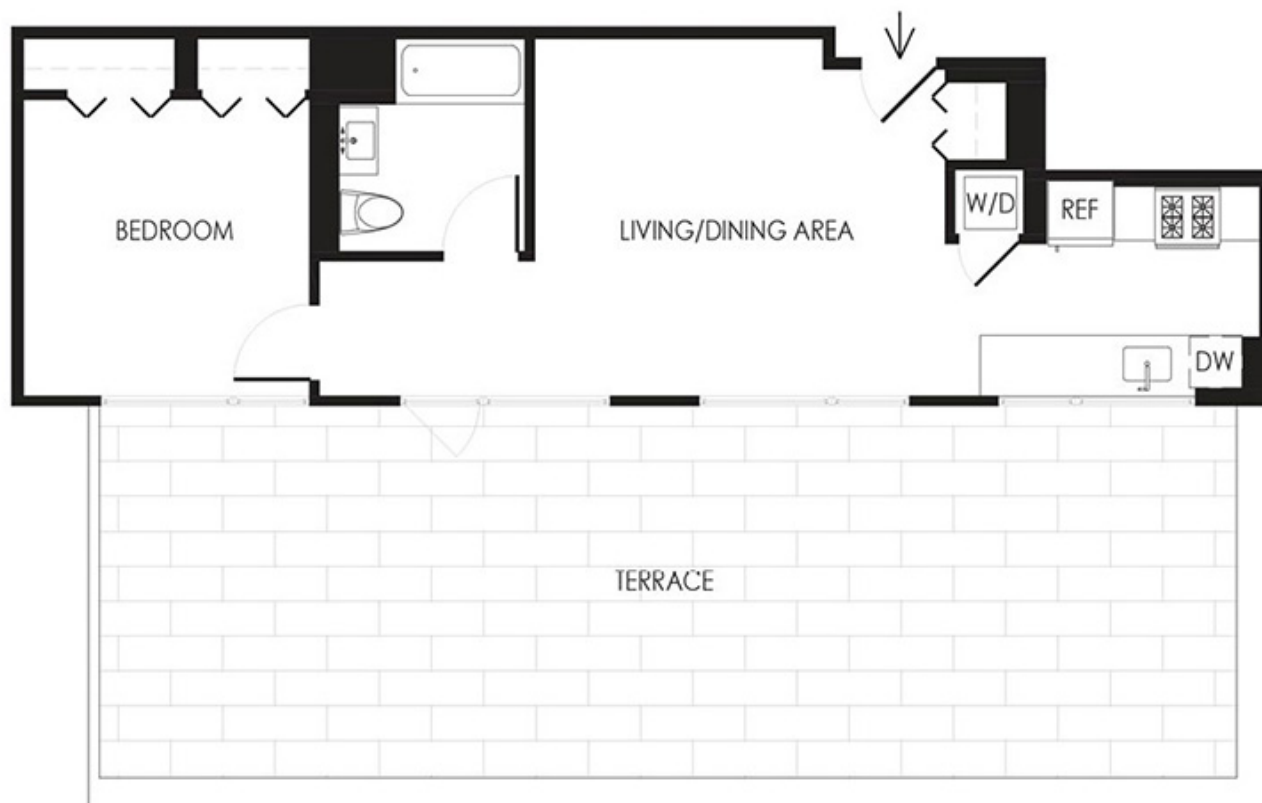

7AS & 8AS

1 BED | 1 BATH | TERRACE

601

SQ. FT.

	433 E 13th St New York, NY 10009
	eve.nyc

Floor plans are artist's rendering. All dimensions are approximate. Actual product and specifications may vary in dimension or detail. Not all features are available in every apartment. Prices and availability are subject to change. Please see a representative for details.