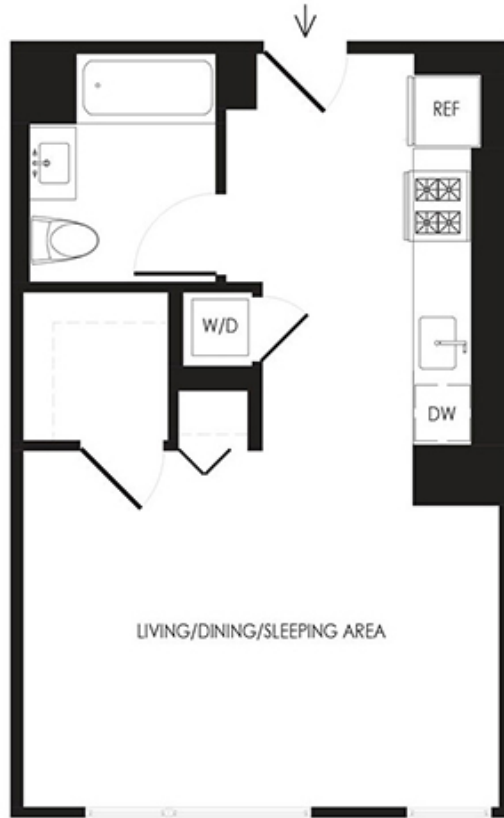

# 7BN

STUDIO | 1 BATH

# 465

SQ. FT.

	433 E 13th St   New York, NY 10009
	eve.nyc

*Floor plans are artist's rendering. All dimensions are approximate. Actual product and specifications may vary in dimension or detail. Not all features are available in every apartment. Prices and availability are subject to change. Please see a representative for details.*