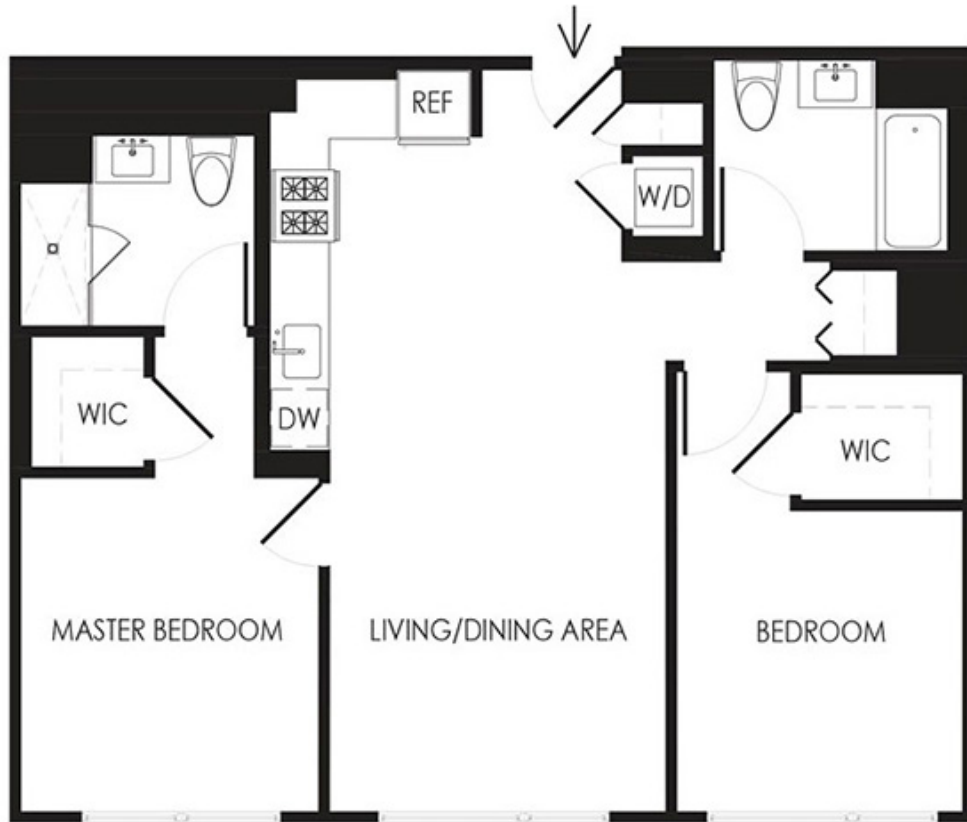

# 7DN

2 BED | 2 BATH

# 872

SQ. FT.

	433 E 13th St   New York, NY 10009
	eve.nyc

*Floor plans are artist's rendering. All dimensions are approximate. Actual product and specifications may vary in dimension or detail. Not all features are available in every apartment. Prices and availability are subject to change. Please see a representative for details.*