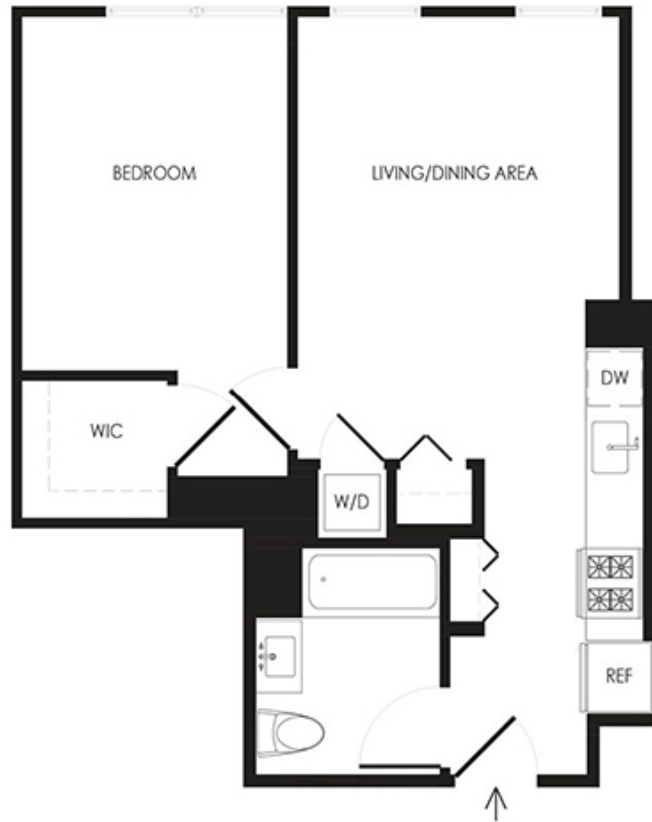

# 7EN

1 BED | 1 BATH

# 583

SQ. FT.

	433 E 13th St   New York, NY 10009
	eve.nyc

*Floor plans are artist's rendering. All dimensions are approximate. Actual product and specifications may vary in dimension or detail. Not all features are available in every apartment. Prices and availability are subject to change. Please see a representative for details.*