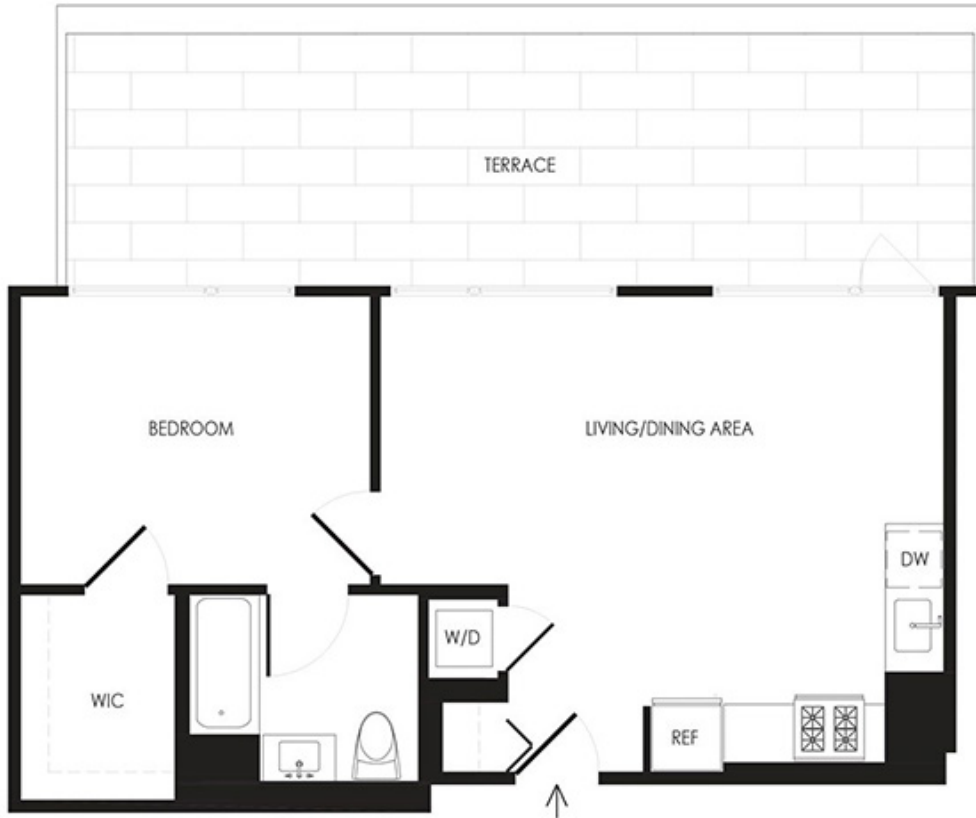

7GN

1 BED | 1 BATH

557

SQ. FT.

	433 E 13th St New York, NY 10009
	eve.nyc

Floor plans are artist's rendering. All dimensions are approximate. Actual product and specifications may vary in dimension or detail. Not all features are available in every apartment. Prices and availability are subject to change. Please see a representative for details.